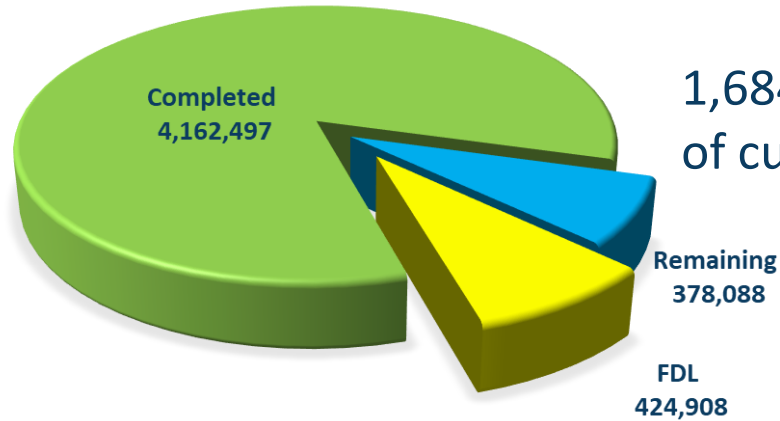

District by District - Kilinochchi

District by District – Kilinochchi

94,314 mines

8,654 UXO, SA and IEDs

12,044 direct beneficiaries

51,846 indirect beneficiaries

Majority of resettlement across Western Kilinochchi enabled through survey and clearance

District by District – Jaffna

District by District – Jaffna

3.4km² former
Forward
Defensive Line in
Nagarkovil

2.2km² cleared by
HALO since 2011
33,790 mines
3,565 UXO, SA and
IEDs

366 families resettled following
clearance

District by District - Jaffna

94,314 mines

5,615 UXO, SA and IEDs

1,684 direct beneficiaries of current FDL clearance

IDPs returned to former areas of High Security Zones and restoration of livelihoods through return of agricultural land