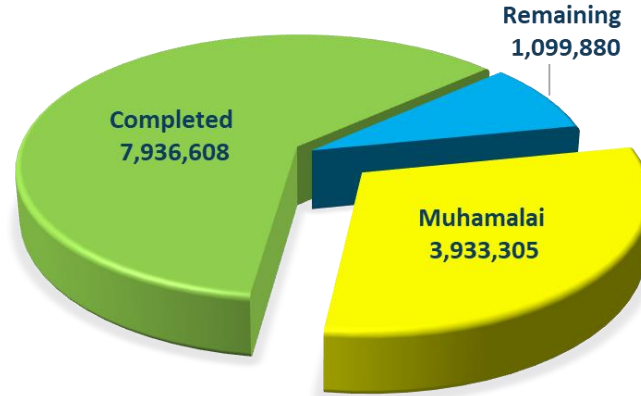

District by District - Kilinochchi

District by District – Kilinochchi

94,314 mines

8,654 UXO, SA and IEDs

12,044 direct beneficiaries

51,846 indirect beneficiaries

Majority of resettlement across Western Kilinochchi enabled through survey and clearance

Focus now on land for restoration of livelihoods and renovation of infrastructure

District by District – Kilinochchi

10.5km² former Forward Defensive Line

2.4km² cleared by HALO since 2012

35,991 mines

5,557 UXO, SA and IEDs